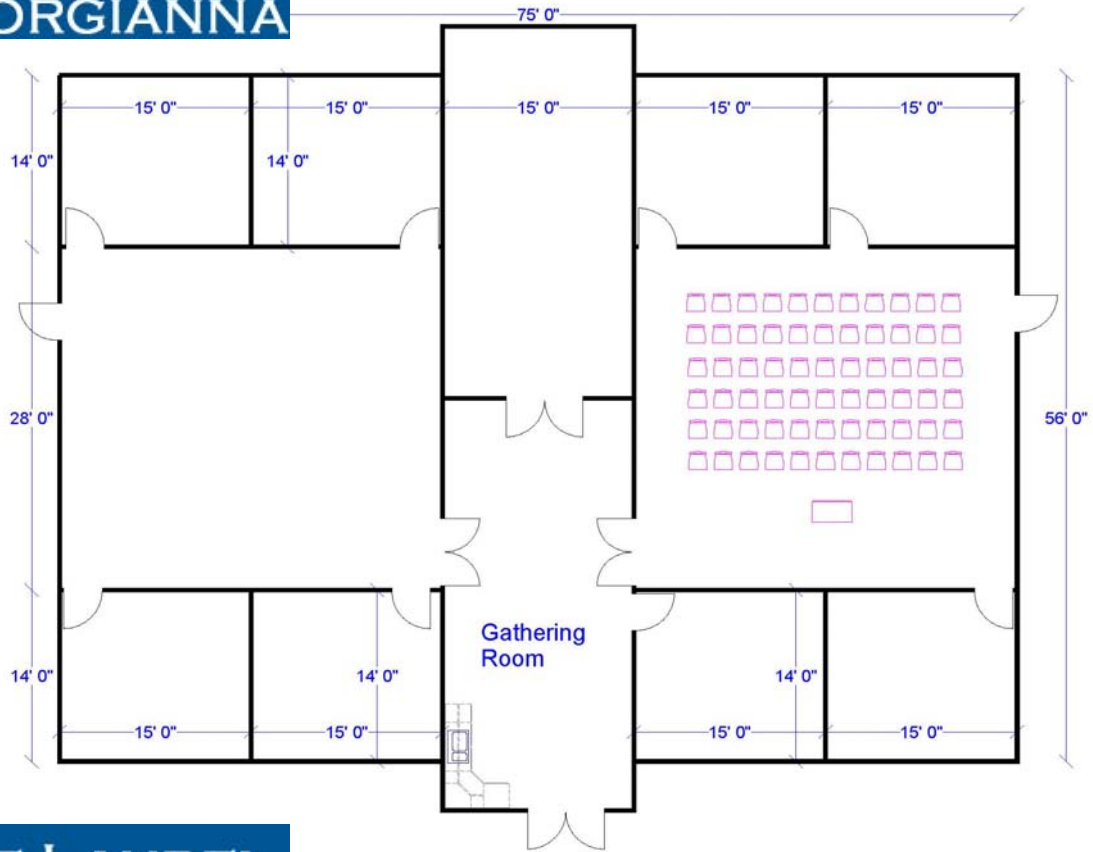

The GEORGIANNA