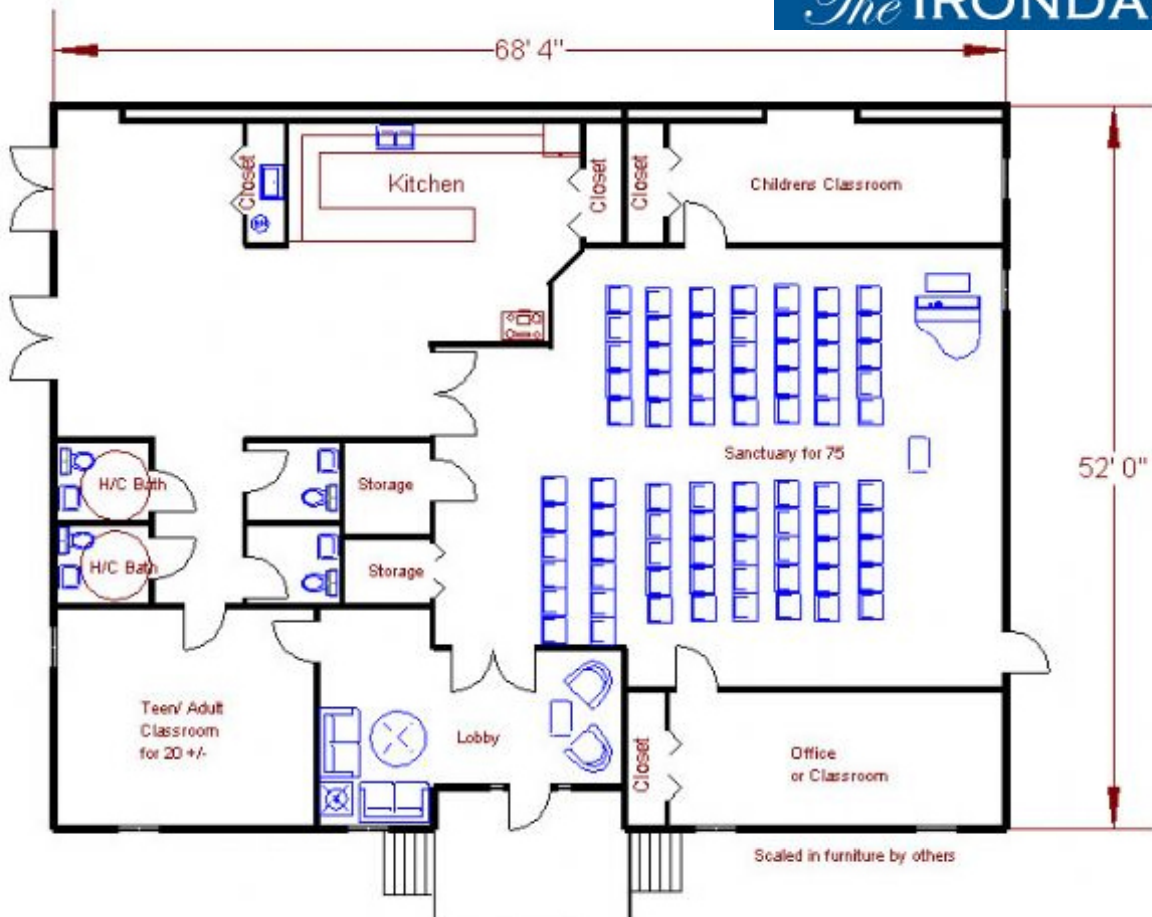

ROSE OFFICE SYSTEMS

Commercial Modular Buildings
Phone: 888.608.1173 | www.roseoffices.com

The CHALMETTE I

The BROOKWOOD

The WESTWOOD

Westwood Baptist 9,300 s/f Sunday School Building (136' by 68')

The AUSTELL

The IRONDALE

The GEORGIANNA

The MT LAUREL