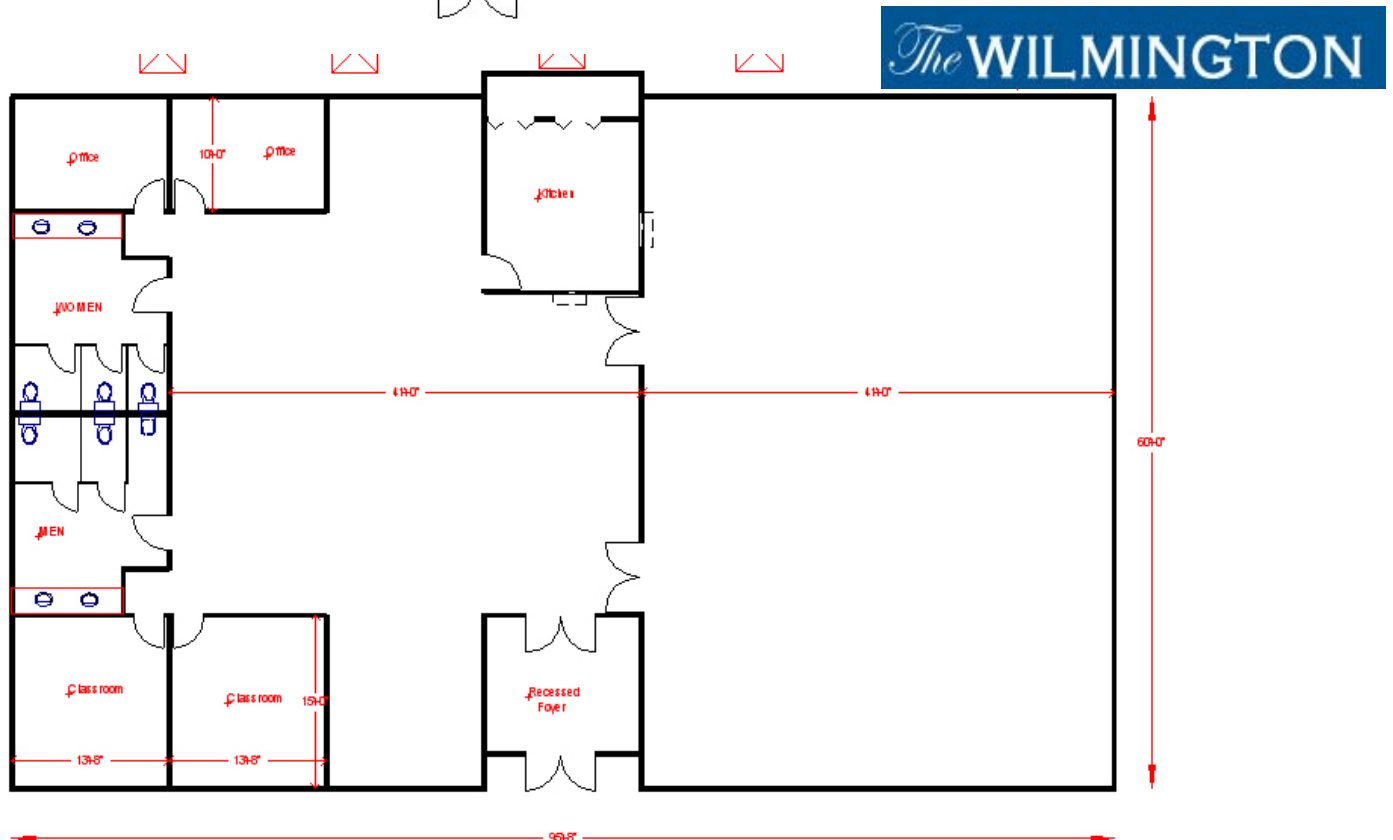

ROSE OFFICE SYSTEMS

Commercial Modular Buildings
Phone: 888.608.1173 | www.roseoffices.com

The CHALMETTE I

The BROOKWOOD

The WESTWOOD

Westwood Baptist 9,300 s/f Sunday School Building (136' by 68')

The AUSTELL