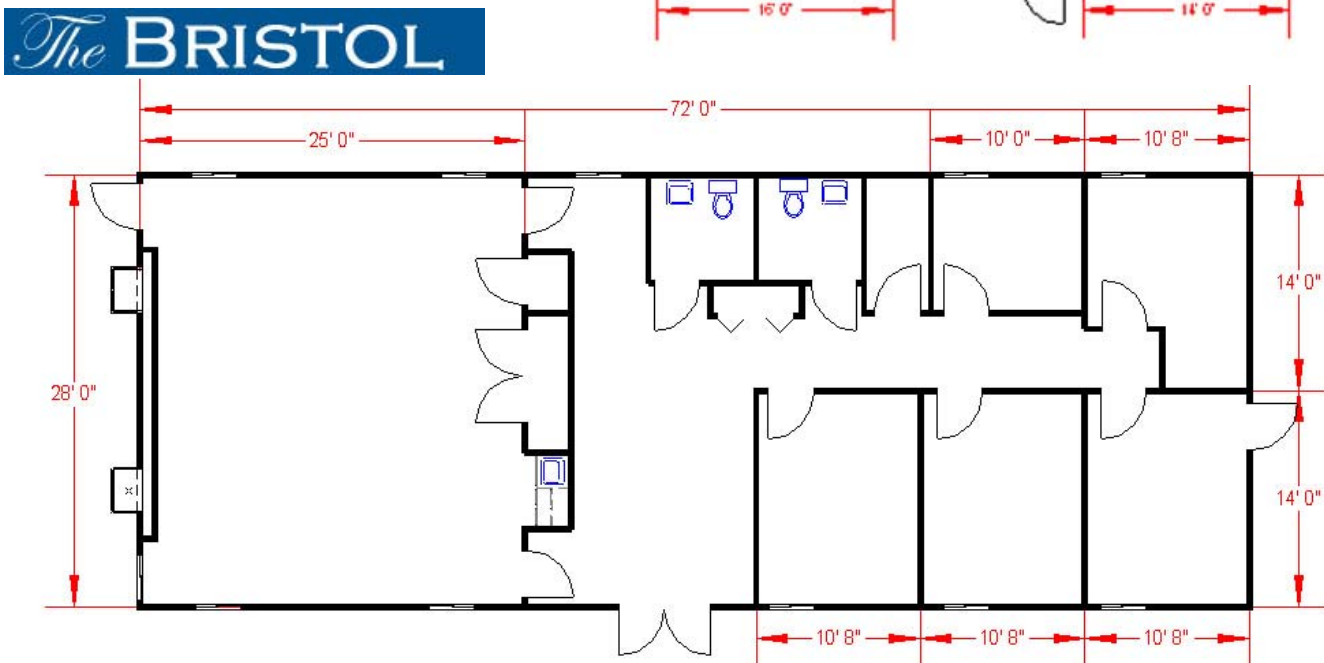

ROSE OFFICE SYSTEMS

Commercial Modular Buildings
Phone: 888.608.1173 | www.roseoffices.com

The CHALMETTE I

The BROOKWOOD

The WESTWOOD

Westwood Baptist 9,300 s/f Sunday School Building (136' by 68')

The AUSTELL