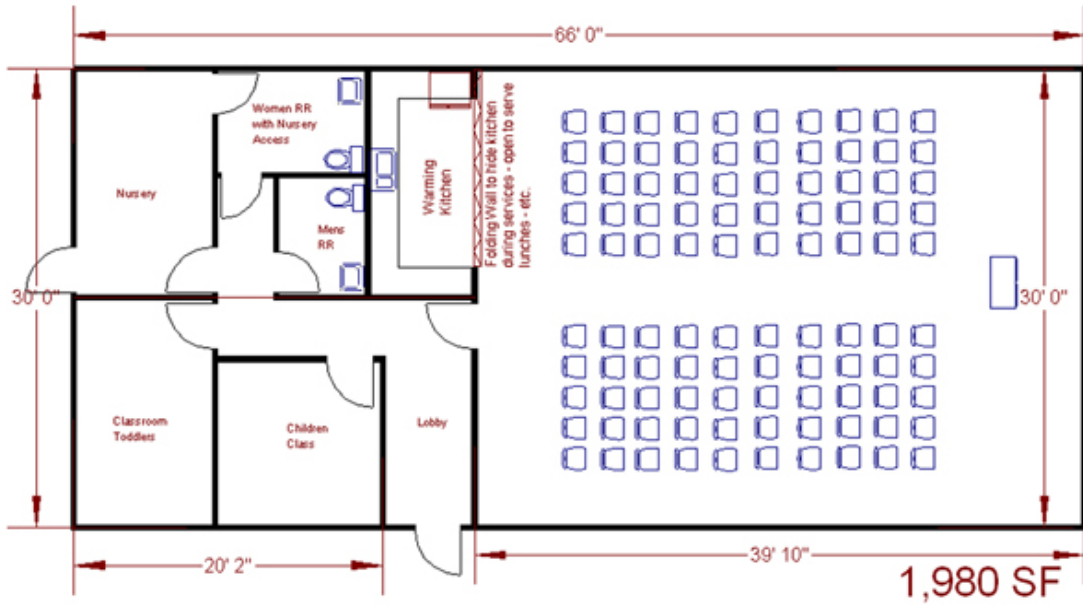

ROSE OFFICE SYSTEMS

Commercial Modular Buildings
Phone: 888.608.1173 | www.roseoffices.com

The CHALMETTE I

The BROOKWOOD

The WESTWOOD

Westwood Baptist 9,300 s/f Sunday School Building (136' by 68')

The AUSTELL