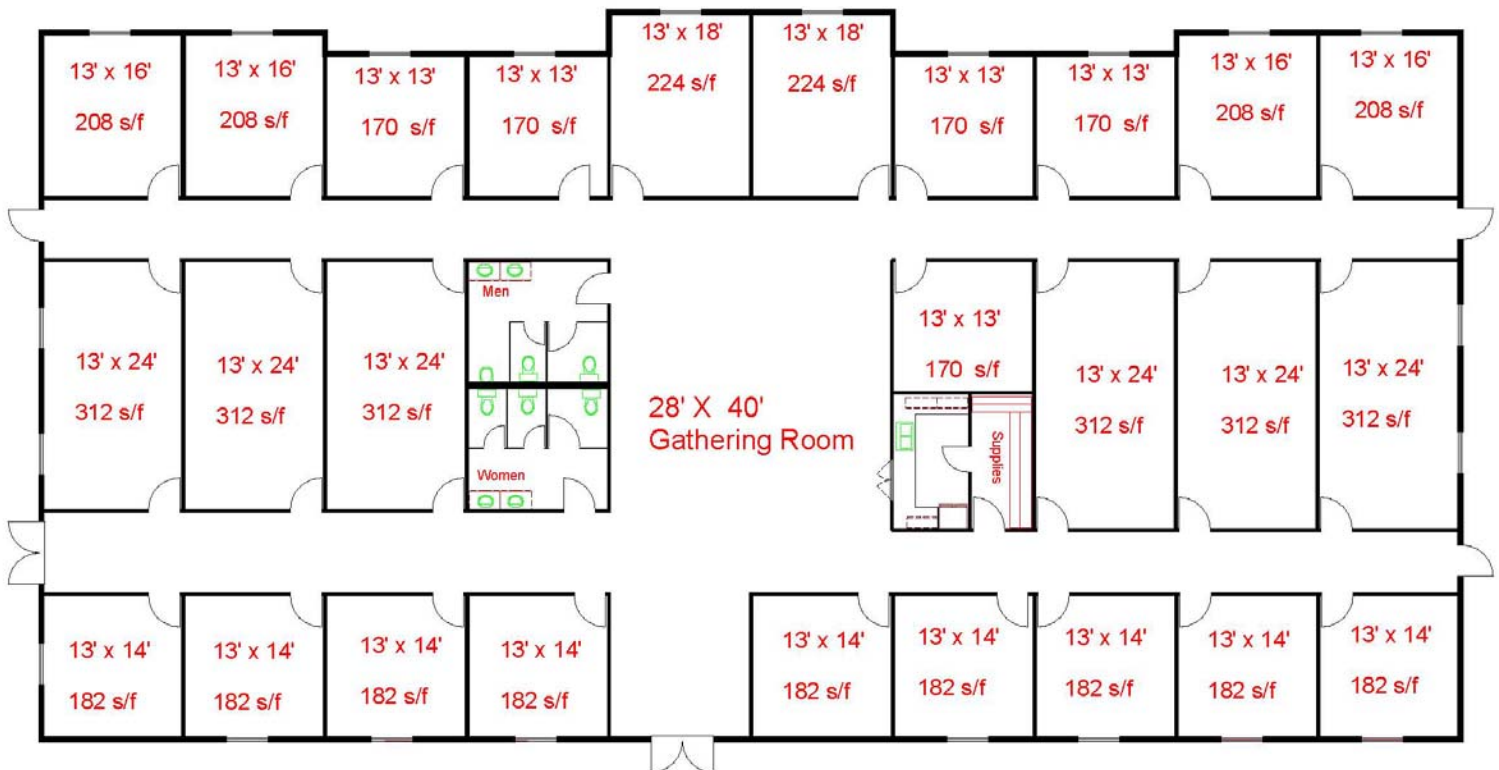

ROSE OFFICE SYSTEMS

Commercial Modular Buildings
Phone: 888.608.1173 | www.roseoffices.com

The CHALMETTE I

The BROOKWOOD

The WESTWOOD

Westwood Baptist 9,300 s/f Sunday School Building (136' by 68')

The AUSTELL