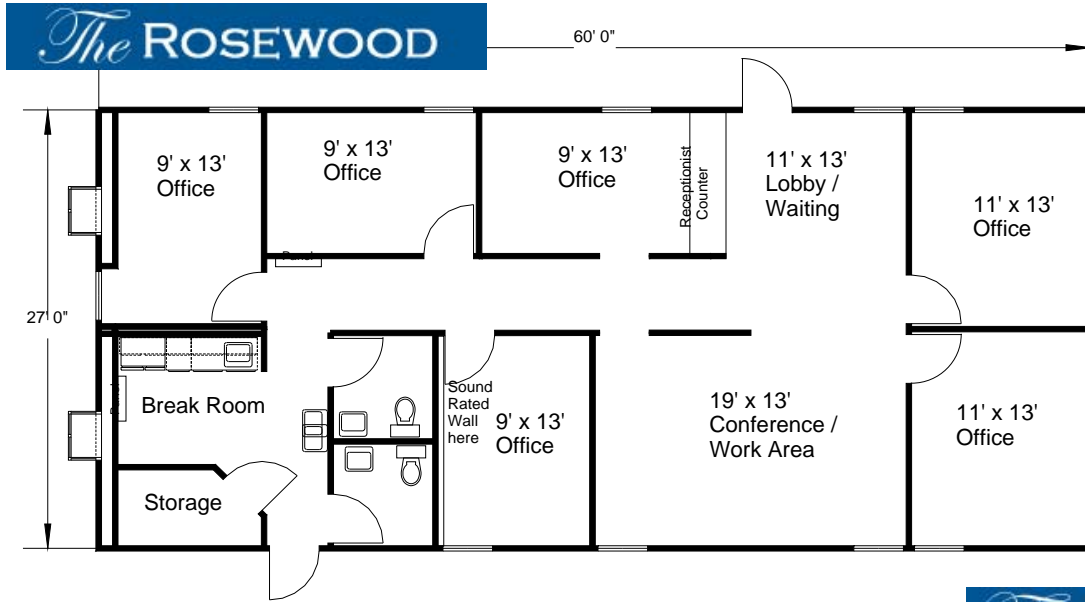

ROSE OFFICE SYSTEMS

Commercial Modular Buildings
Phone: 888.608.1173 | www.roseoffices.com

The CHALMETTE I

The BROOKWOOD

The WESTWOOD

Westwood Baptist 9,300 s/f Sunday School Building (136' by 68')

The AUSTELL