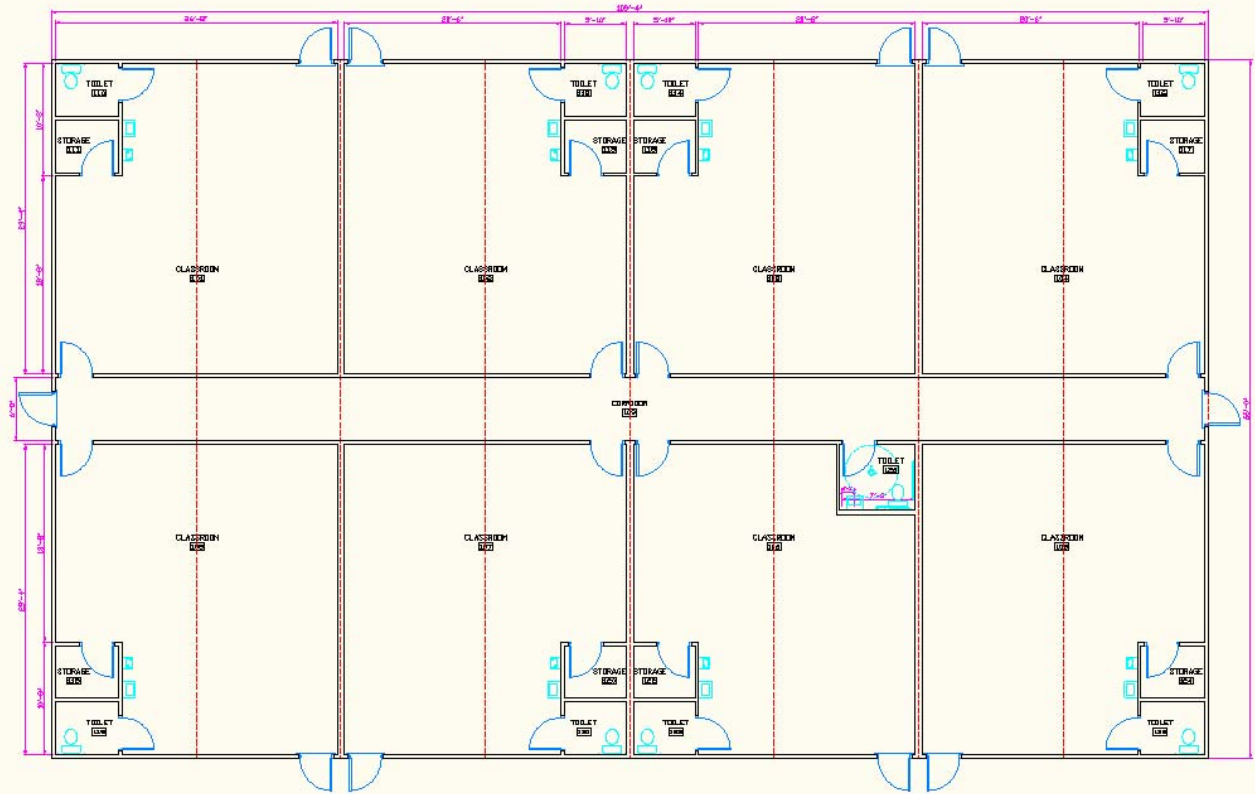

ROSE OFFICE SYSTEMS

Commercial Modular Buildings
Phone: 888.608.1173 | www.roseoffices.com

The CHALMETTE I

The BROOKWOOD

The WESTWOOD

Westwood Baptist 9,300 s/f Sunday School Building (136' by 68')

The AUSTELL