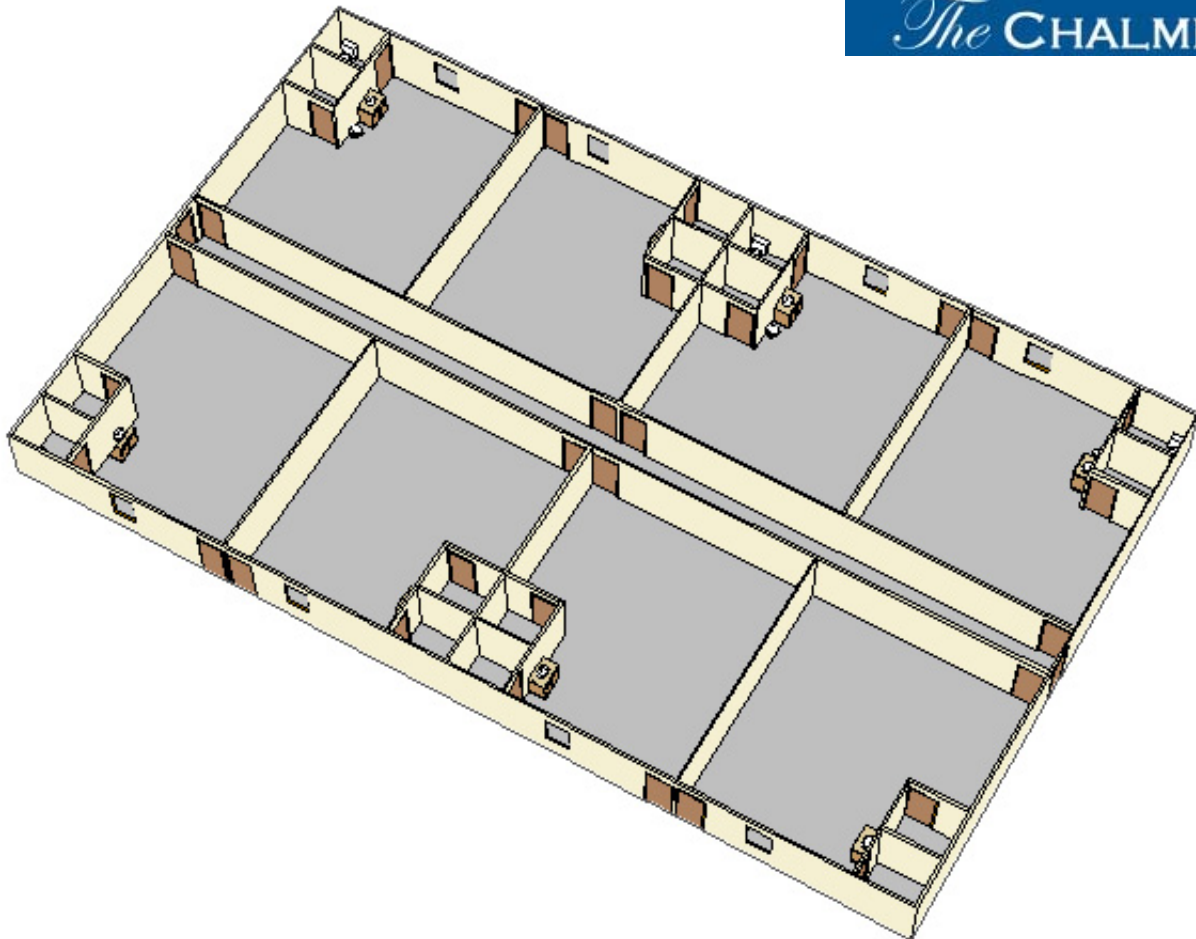

ROSE OFFICE SYSTEMS

Commercial Modular Buildings
Phone: 888.608.1173 | www.roseoffices.com

The CHALMETTE I

The BROOKWOOD

The WESTWOOD

Westwood Baptist 9,300 s/f Sunday School Building (136' by 68')

The AUSTELL