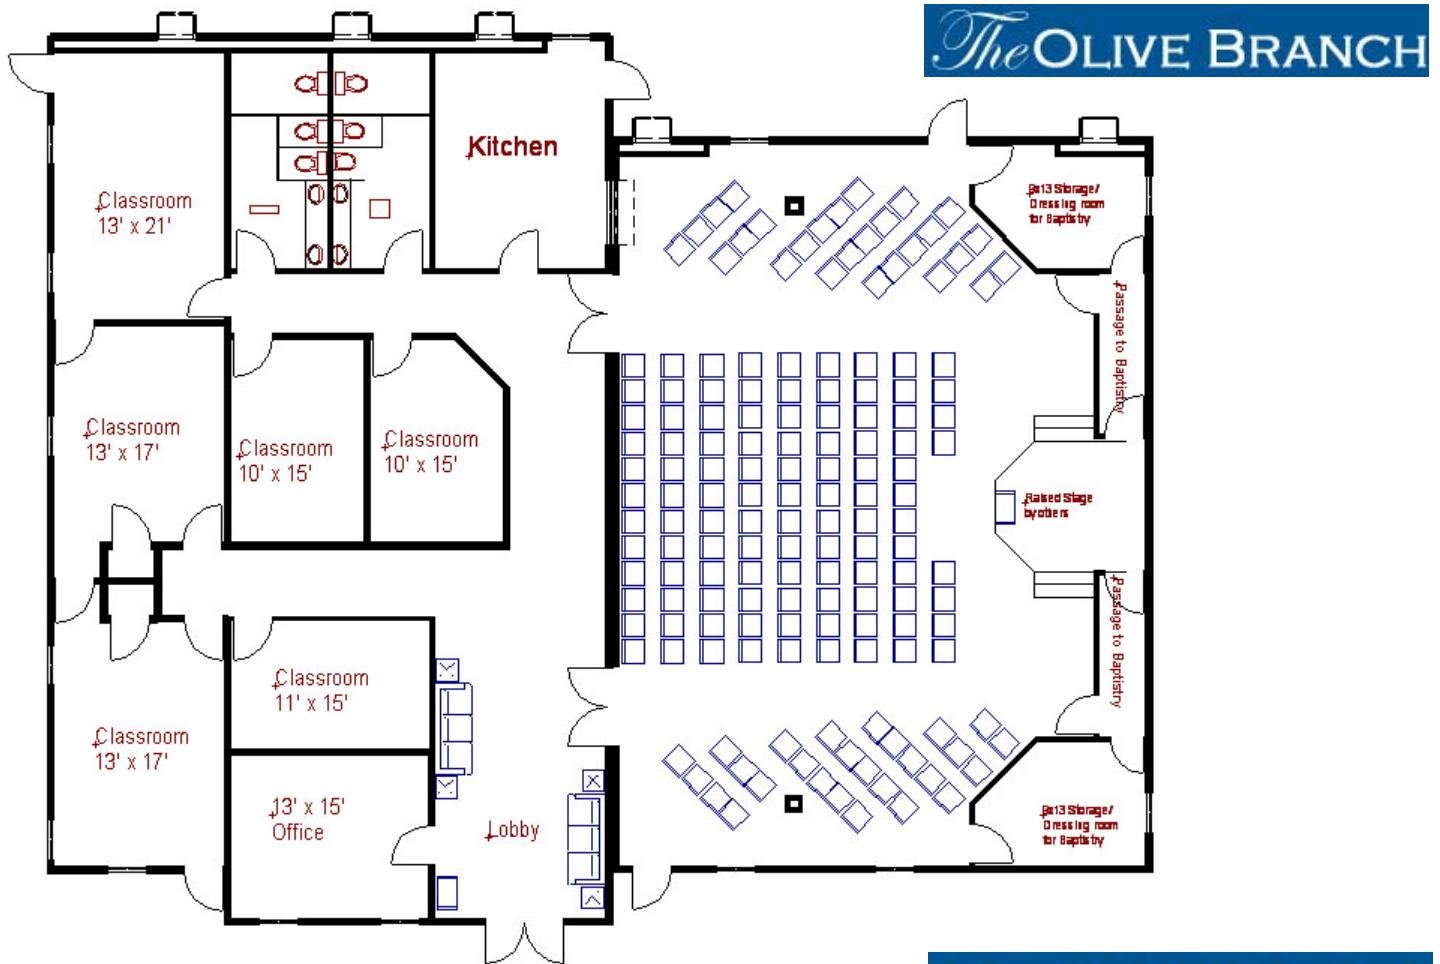

ROSE OFFICE SYSTEMS

Commercial Modular Buildings
Phone: 888.608.1173 | www.roseoffices.com

The CHALMETTE I

The BROOKWOOD

The WESTWOOD

Westwood Baptist 9,300 s/f Sunday School Building (136' by 68')

The AUSTELL

The IRONDALE

The GEORGIANNA

The MT LAUREL