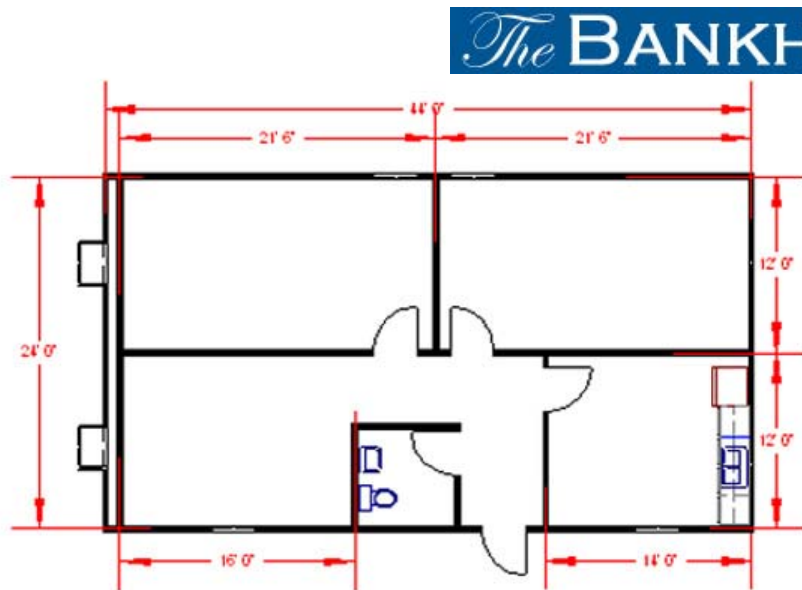

ROSE OFFICE SYSTEMS

Commercial Modular Buildings
Phone: 888.608.1173 | www.roseoffices.com

The CHALMETTE I

The BROOKWOOD

The WESTWOOD

Westwood Baptist 9,300 s/f Sunday School Building (136' by 68')

The AUSTELL