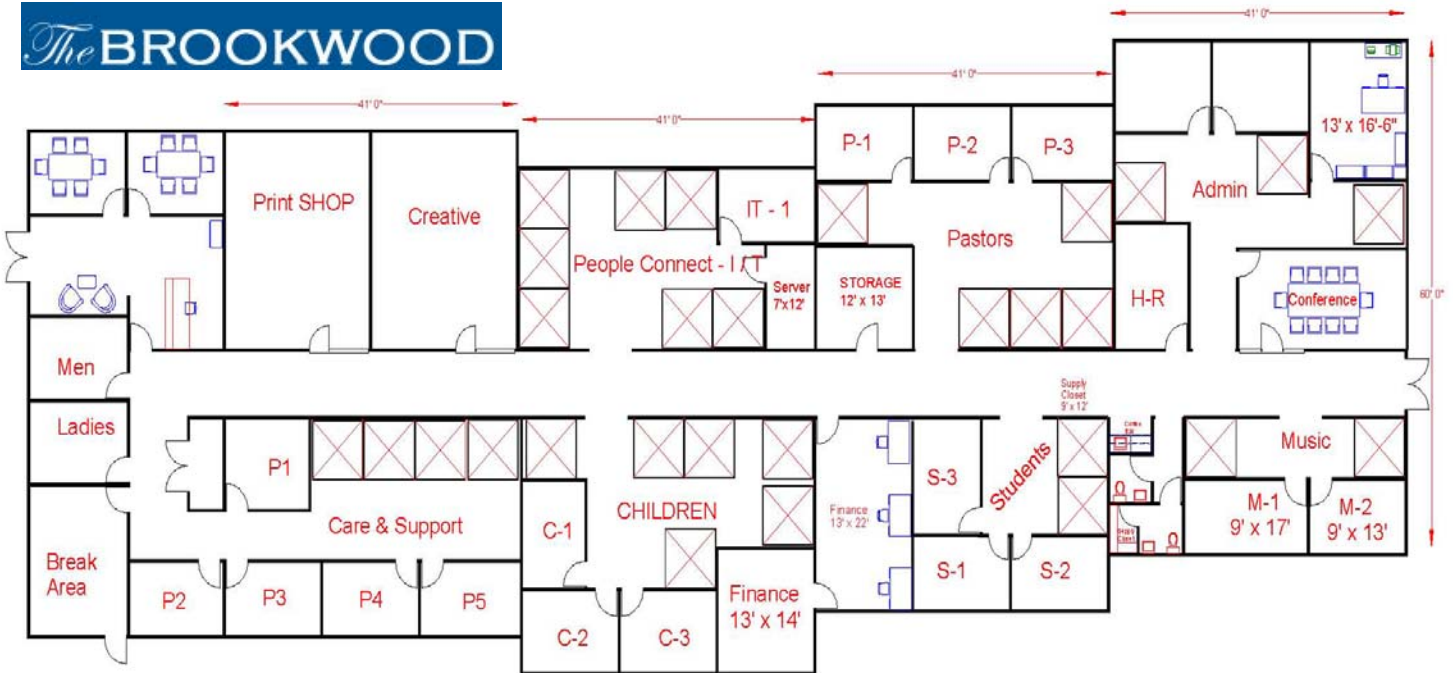

ROSE OFFICE SYSTEMS

Commercial Modular Buildings
Phone: 888.608.1173 | www.roseoffices.com

The CHALMETTE I

The BROOKWOOD

The WESTWOOD

Westwood Baptist 9,300 s/f Sunday School Building (136' by 68')

The AUSTELL